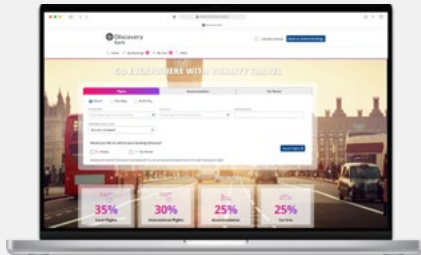

Go everywhere with **Vitality Travel**

You can access Vitality Travel through the new Discovery Account, a fully digital bank account with zero monthly fees, or a Discovery Bank transaction or credit card account OR maximise your benefits and rewards with a full banking suite.

With the Vitality Travel booking platform, powered by Discovery Bank, you can book your entire trip in a single, convenient checkout, access all your Vitality Travel benefits in one place, and compare pricing across airlines, car hire and accommodation.

PRIORITY FAST TRACK

Enjoy faster security clearance with a Discovery Bank Black or Purple account at OR Tambo and Cape Town International Airport with Discovery Bank Priority Fast Track.