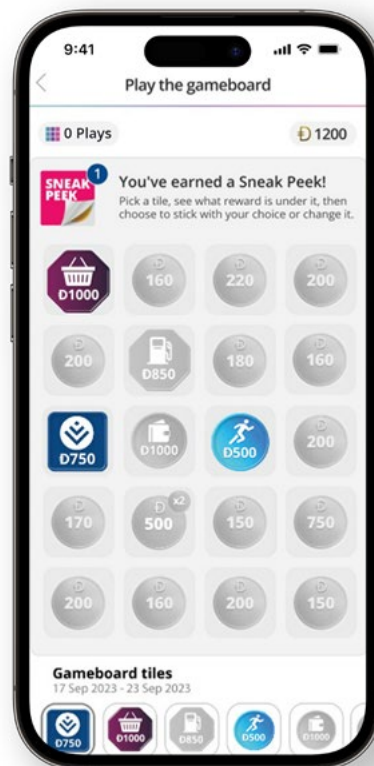

## Personalised gameboards that reward your engagement

### SPEND TILES

Earn your weekly pharmacy, grocery or fuel spend back in Discovery Miles by revealing a spend tile.

### ACTIVITY TILES

Earn your weekly exercise, drive or money points back in Discovery Miles by revealing an exercise, drive or money tile.

### DISCOVERY TILES

Earn Discovery Miles depending on how many Discovery products you have by revealing a **Discovery tile**.

Vitality Active Rewards 3.0 uses Discovery Bank's advanced technology to give you personalised rewards that are tailored to your level of engagement. Download the Discovery Bank app to access the biggest upgrades to Vitality Active Rewards yet. You can choose from a range of rewarding accounts, including the zero monthly fees Discovery Account. Alternatively, Vitality Active Rewards will remain unchanged in the Discovery app.